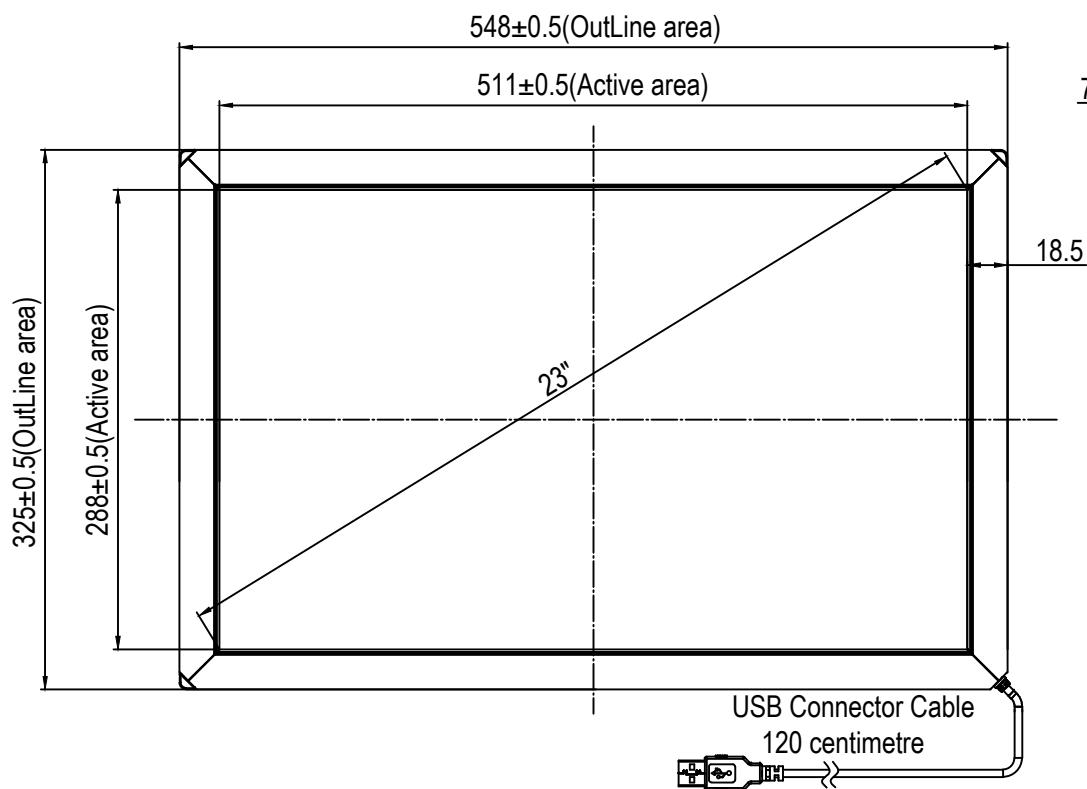

1 2 3 4 5 6 7 8

A

B

C

D

E

F

- NOTE:
1. ALL SURFACES OF BEZEL ARE SPRAY BLACK PAINTING .
 2. UNLESS SPECIFIED , THE TOLERANCE IS ACCORDING TO GB1804-F .
 3. NO SHARP EDGE, NO SCRATCH, NO CHROMATISM, ETC .
 4. MATCHED GAP <0.2MM .

			Product Name:	
			23" IR touch screen Screen Aspect Ratio 16:9	
Material	Weight	Unit	Product No.	
Al+Glass	1.36 kg	mm	TTS230C21001	
Sheet 1 of 1			Drawing No.	Rev 1.0

1 2 3 4 5 6 7 8