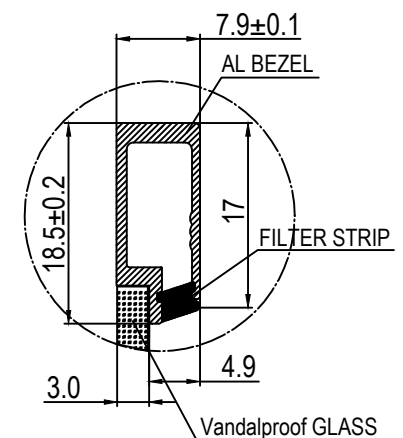

1 2 3 4 5 6 7 8

A

B

C

D

E

F

- NOTE:
1. ALL SURFACES OF BEZEL ARE SPRAY BLACK PAINTING .
 2. UNLESS SPECIFIED , THE TOLERANCE IS ACCORDING TO GB1804-F .
 3. NO SHARP EDGE, NO SCRATCH, NO CHROMATISM, ETC .
 4. MATCHED GAP <0.2MM .

			Product Name:	
			23" IR touch screen Screen Aspect Ratio 16:9	
Material	Weight	Unit	Product No.	
Al+Glass	1.36 kg	mm	TTS230C21001	
Sheet 1 of 1			Drawing No.	Rev 1.0

1 2 3 4 5 6 7 8