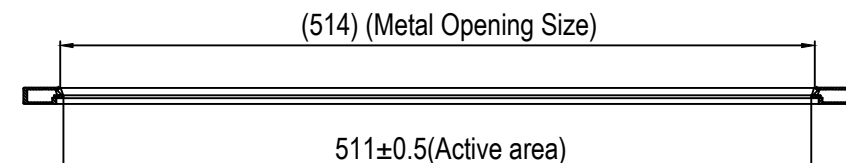

1 2 3 4 5 6 7 8

A

B

C

D

E

F

- NOTE:
1. ALL SURFACES OF BEZEL ARE SPRAY BLACK PAINTING .
 2. UNLESS SPECIFIED , THE TOLERANCE IS ACCORDING TO GB1804-F .
 3. NO SHARP EDGE, NO SCRATCH, NO CHROMATISM, ETC .
 4. MATCHED GAP <0.2MM .

			Product Name:	
			23" IR touch screen Screen Aspect Ratio 16:9	
Material	Weight	Unit	Product No.	
Al+Glass	1.36 kg	mm	TTS230C21001	
Sheet 1 of 1			Drawing No.	Rev 1.0

1 2 3 4 5 6 7 8